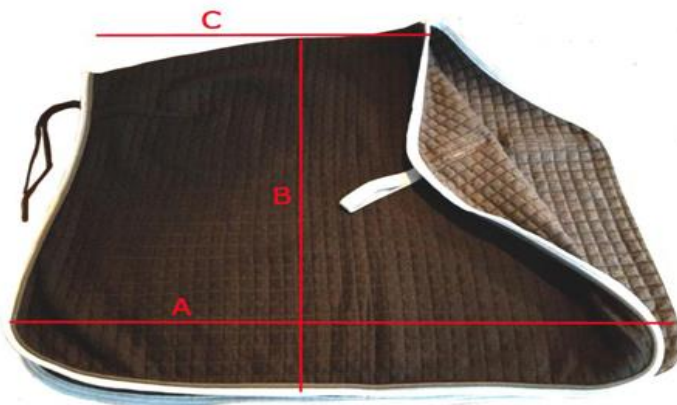

Quater Rug:

MINK HORSE Xth Thermo Quater rug - wool/polyester

Measures	XXS/115	XS/125	S/135	M/145	L/155	XL/165
A: Full length fr. front	62	67	79	90	98	105
B:Height fr. Centre back	58	67	72	77	84	87
C:Centre back length	35	40	53	65	72	75

MATCH & Therm-out

Quater Rug:

2 layer luxury fleece & Thermo outdoor

Measures	S (115-125)	M (135-145)	L (155-165)
A: Full length fr. front	65	87	101
B:Height fr. Centre back	64	76	85
C:Centre back length	38	61	73